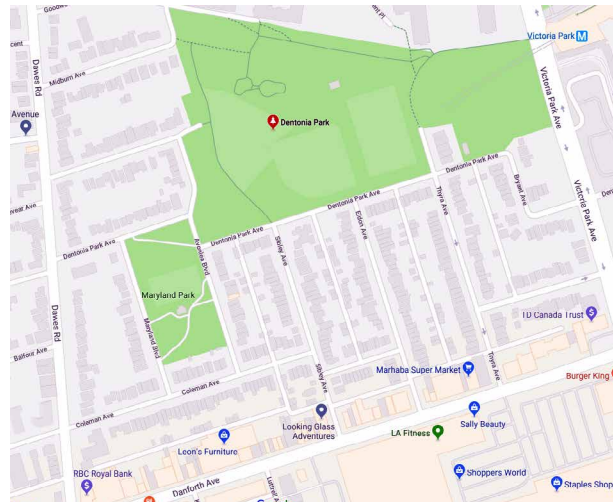

EarlyON Child and Family Centre Danforth

DENTONIA PARK - 80 THYRA AVETORONTO ON

Active Play — Outdoor Drop-In

**Every Friday, from June 1st to August
31st
9:00am - 12:00pm
Birth to 6 years**

Take part in a special outdoor drop-in with focus on gross motor development.

This program promotes physical activities also known as fundamental movement skills like, crawling, throwing, running, jumping, hopping, catching, stretching and skipping, and more.

If it is raining, join us at our EarlyON Child and Family Centre - Danforth

Come and have fun!

Please speak to staff for specific programs and activities
For more information please call 647-258-9784.