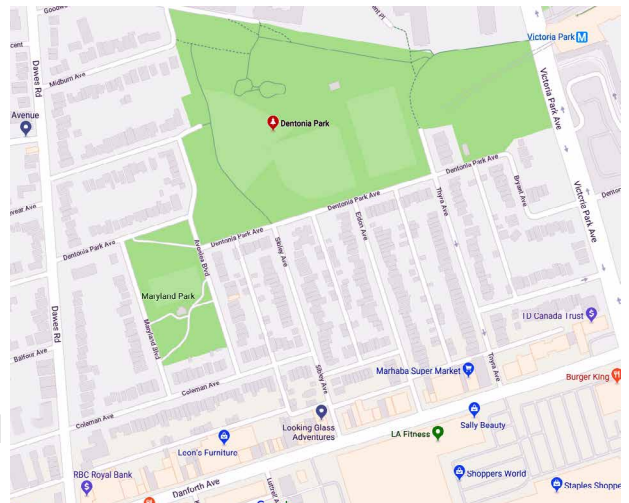

EarlyON Child and Family Centre Danforth

DENTONIA PARK - 80 THYRA AVETORONTO ON

Active Play — Outdoor Drop-In

**Every Friday, from June 1st to August
31st
9:00am - 12:00pm
Birth to 6 years**

Take part in a special outdoor drop-in with focus on gross motor development.

This program promotes physical activities also known as fundamental movement skills like, crawling, throwing, running, jumping, hopping, catching, stretching and skipping, and more.

If it is raining, join us at our EarlyON Child and Family Centre - Danforth

Come and have fun!

Please speak to staff for specific programs and activities
For more information please call 647-258-9784.