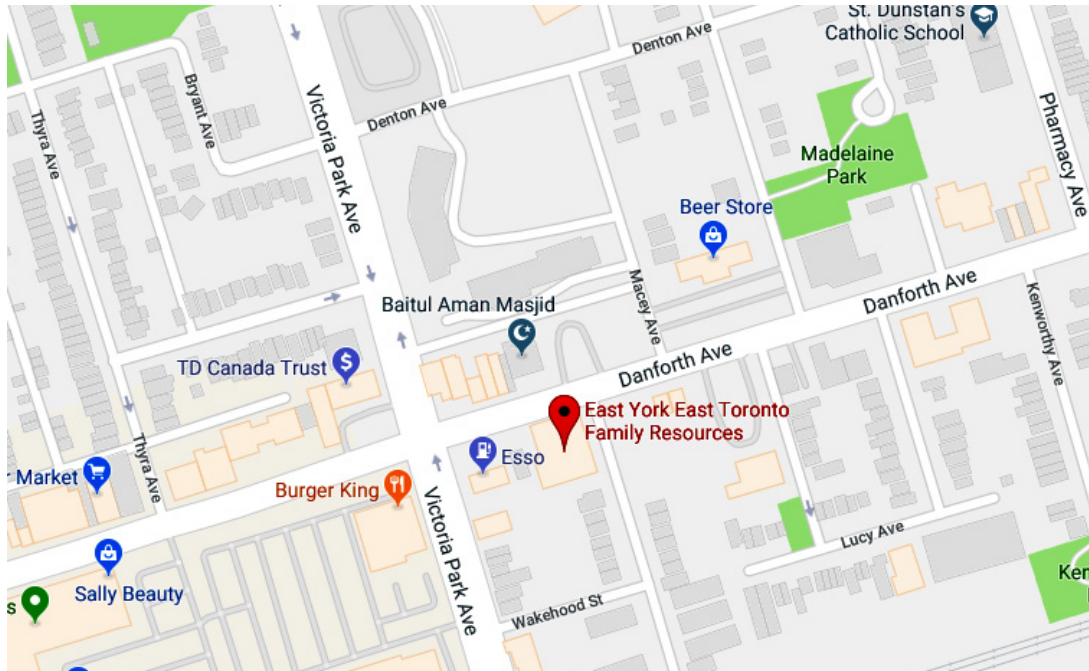

EarlyON Child and Family Centre Danforth Site

3079 DANFORTH AVE, TORONTO ON M1L 1A8

Book Corner

Every Wednesday - 3:30 -4:30pm
Birth - 12 years

Our goal is to support and promote early literacy and reading. We welcome families to join us on Wednesdays from 3:30-4:30 pm.

EarlyON Child and Family Centre Danforth Site

3079 DANFORTH AVE, TORONTO ON M1L 1A8

How to Find Us?

From Main Subway Station:

Take the #113 Danforth or
#20 Cliffside Bus
Get off at Victoria Park

From Victoria Park Subway Station: