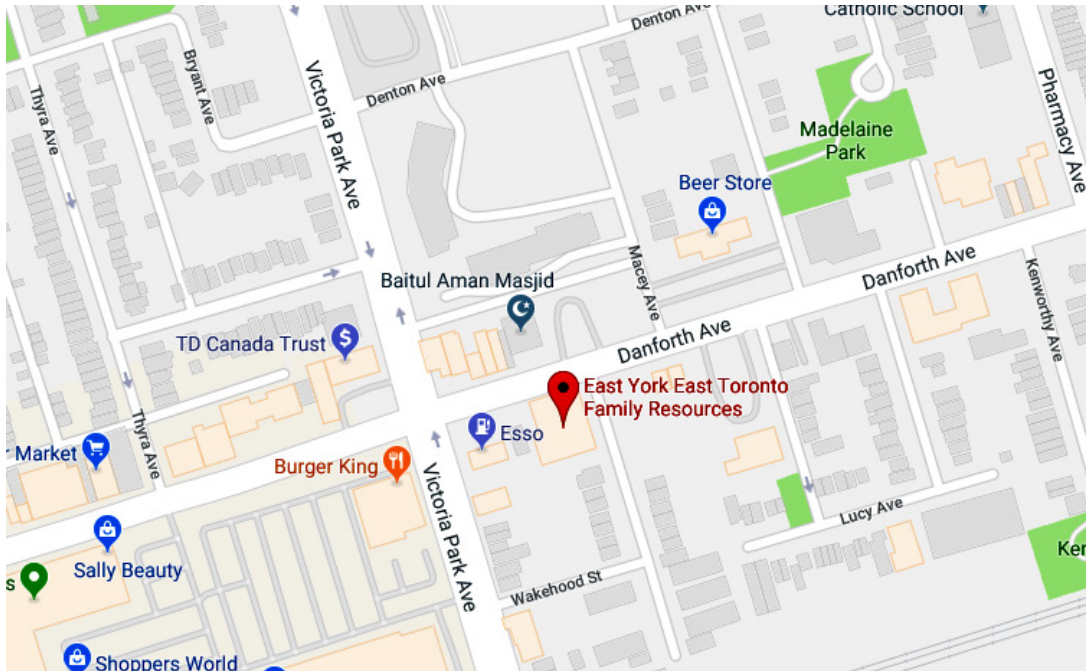

EarlyON Child and Family Centre Danforth Site

3079 DANFORTH AVE, TORONTO ON M1L 1A8

Book Corner

Every Wednesday - 3:30 -4:30pm
Birth - 12 years

Our goal is to support and promote early literacy and reading. We welcome families to join us on Wednesdays from 3:30-4:30 pm.

EarlyON Child and Family Centre Danforth Site

3079 DANFORTH AVE, TORONTO ON M1L 1A8

How to Find Us?

From Main Subway Station:

Take the #113 Danforth or
#20 Cliffside Bus
Get off at Victoria Park

From Victoria Park Subway Station: