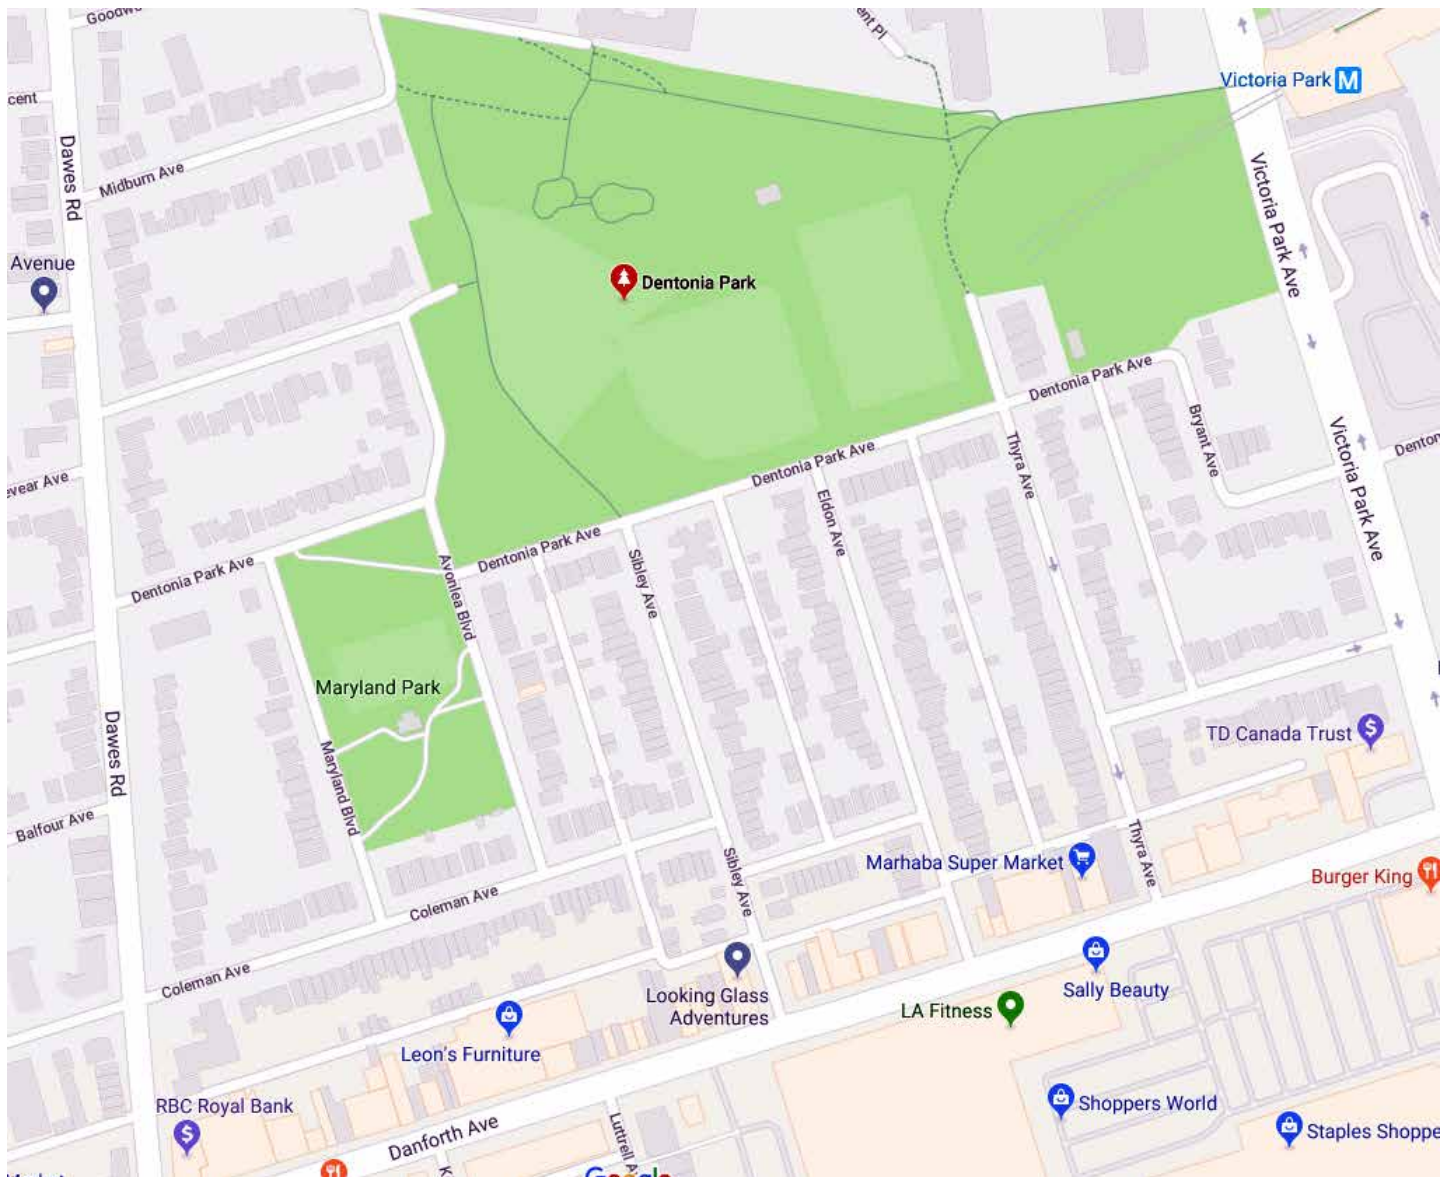

EarlyON Child and Family Centre Danforth

DENTONIA PARK - 80 THYRA AVETORONTO ON